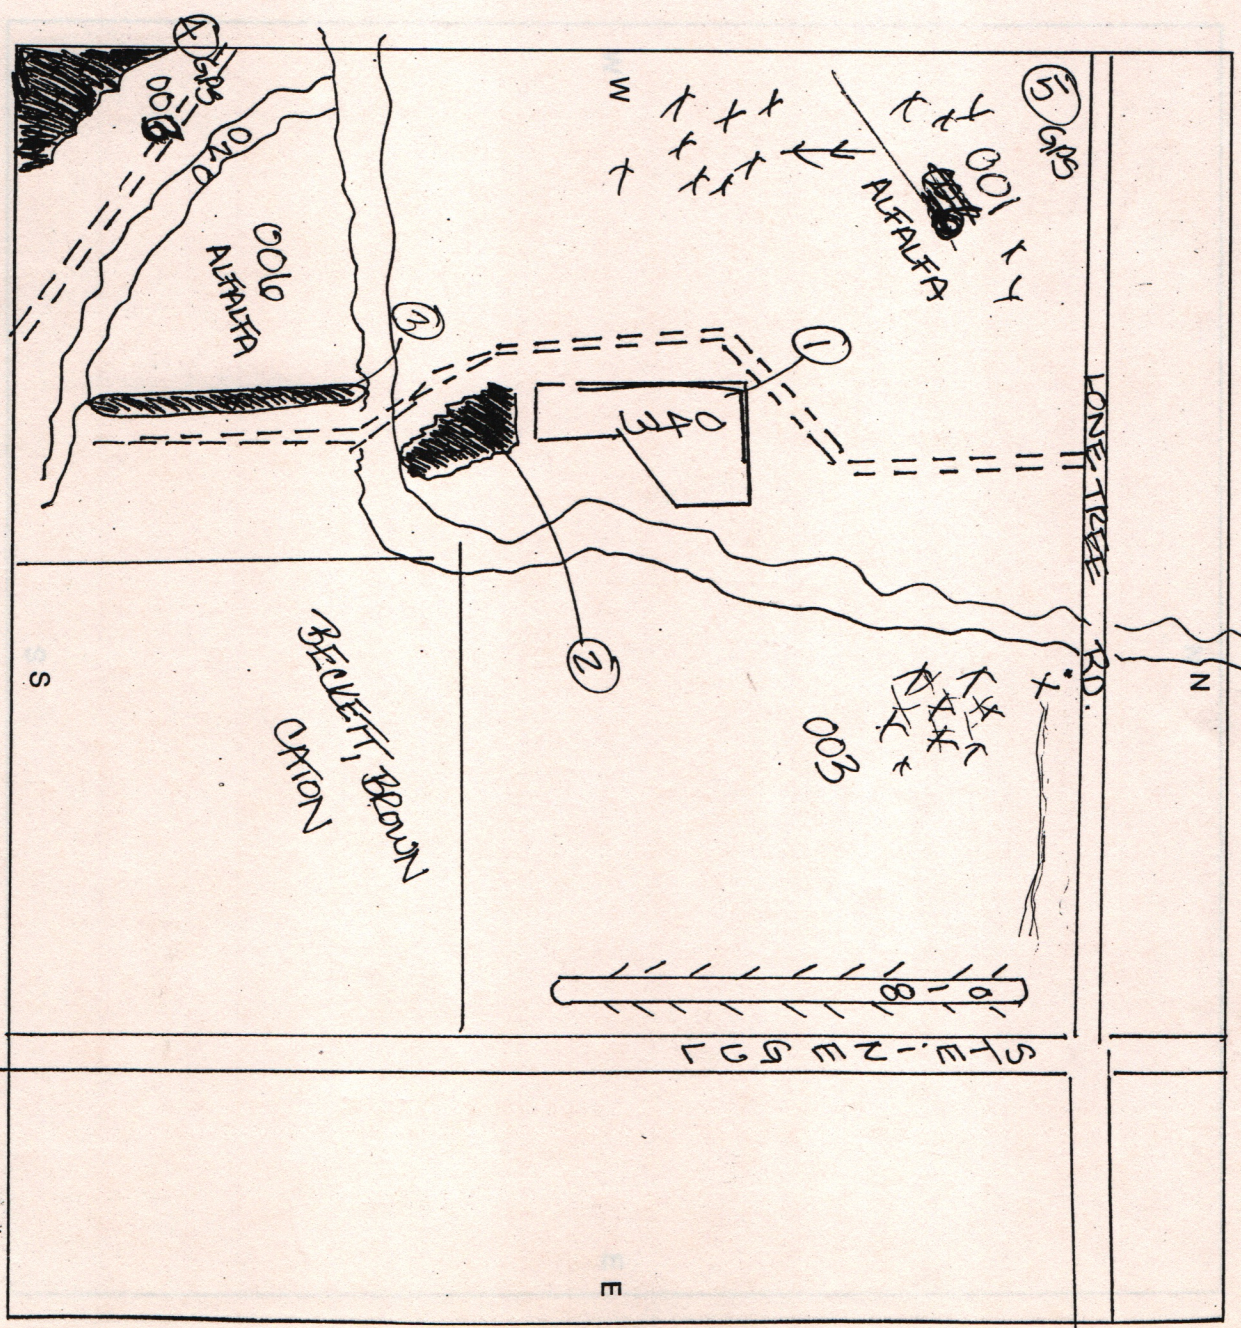

Contact Information: \_\_\_\_\_

① GRS 37°49'35.2" } 043  
180°57'57.1" }

② GRS 37°49'35.2" } 104  
180°57'57.2" }

③ GRS 37°49'31.0" } 018  
180°57'57.1" }

④ GRS 37°49'38.2" } 529  
180°58'32.1" }

⑤ \_\_\_\_\_

Owner: KOCK BROS.

Lessee: \_\_\_\_\_

Specific Location: \_\_\_\_\_