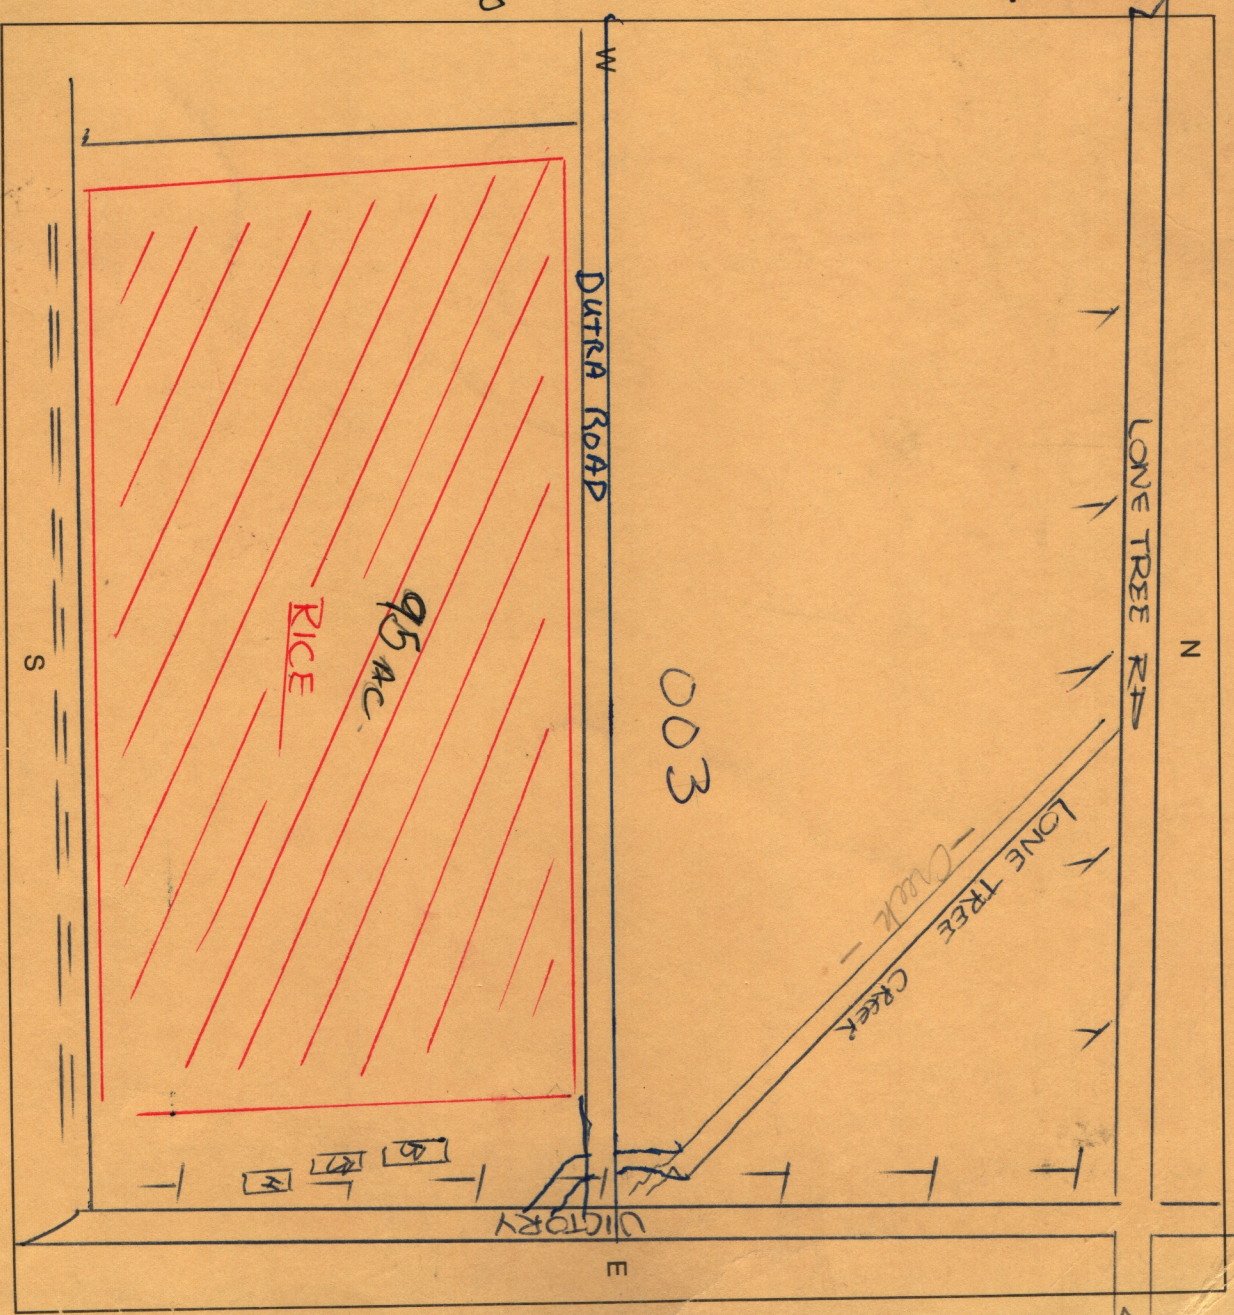

RICE

Contact Information:

91 AC 1993

95.5 AC 6-9-94

3-28-08 Rice recently burned.

Water sitting in ditches and in field.

5-9-08 Van started

Flooding 4-21-08

Planted 4-24-08. Floun

this week. Some Rice

will be draining some H2O

will remain.

2009

0004-37°49'19.0N

120°56'15.4W

Owner: Schultz. Alvin

Lessee:

RICE

Specific Location:

Victory rd side N of Acker Lane

ACKER LANE