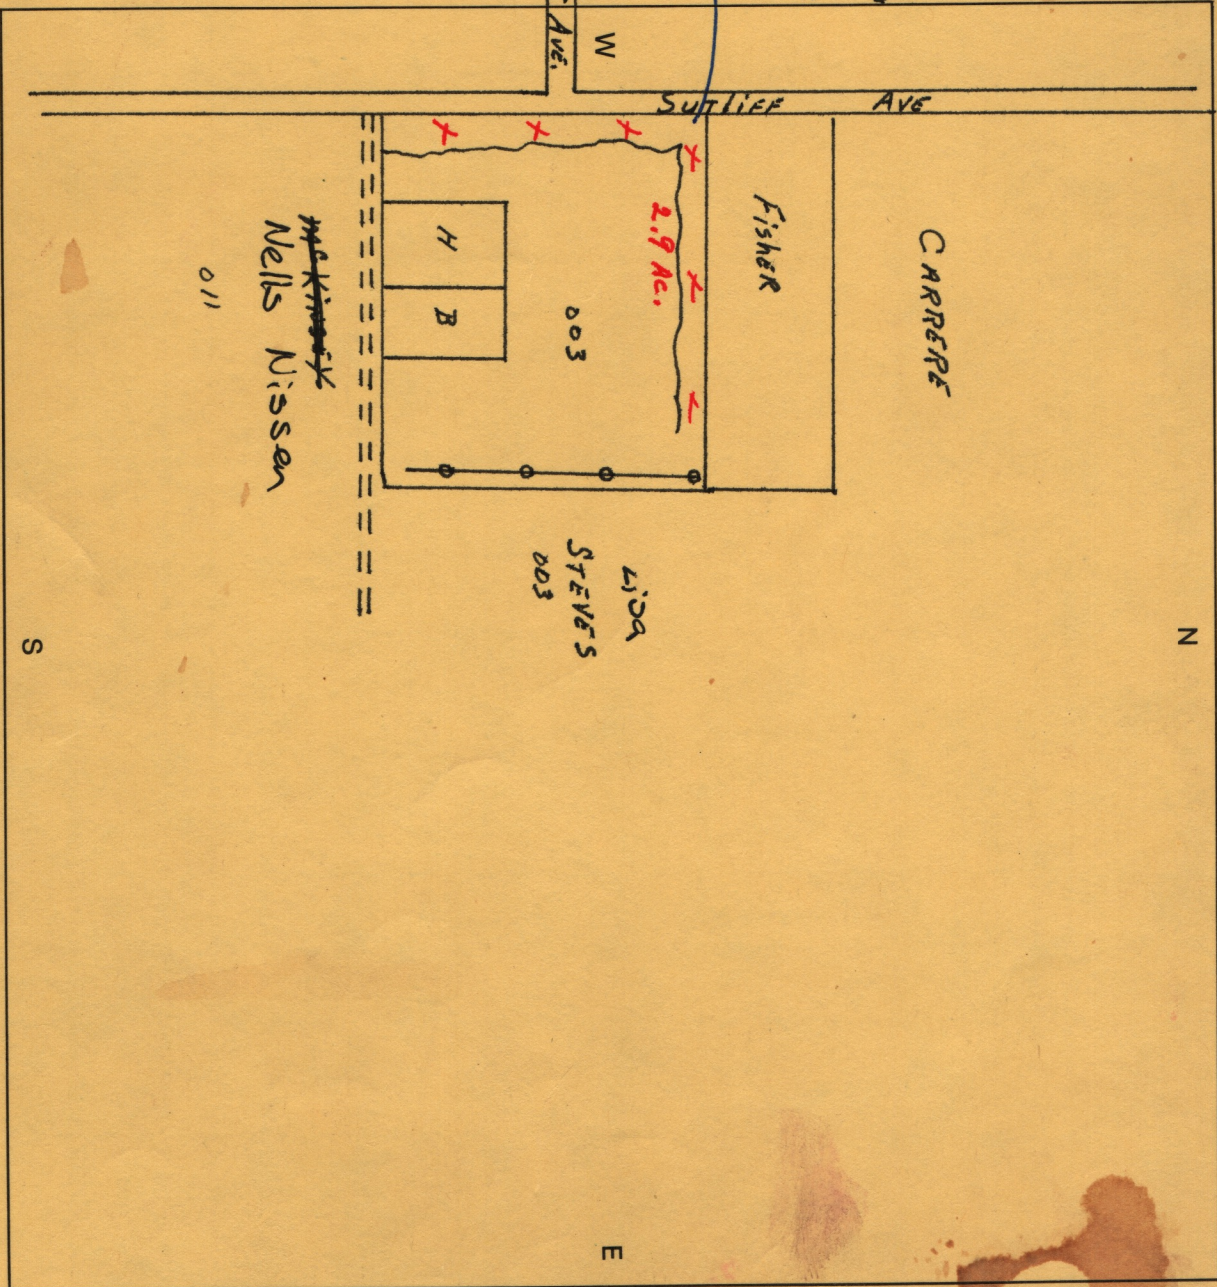

8.2-07

Contact Information: \_\_\_\_\_

Pasture is gone.

Front lawn has

broken sprinkler

line.

Neighbors to the right

and in back both complained

mosquitoes are very bad. CXA

① 37° 40' 29.3"

130° 56' 19.5"

ORANGE Ave.

Owner: LEVINE, Michael  
Lessee: \_\_\_\_\_

Specific Location: SE CORNER OF ORANGE Ave. & Surtlee Ave