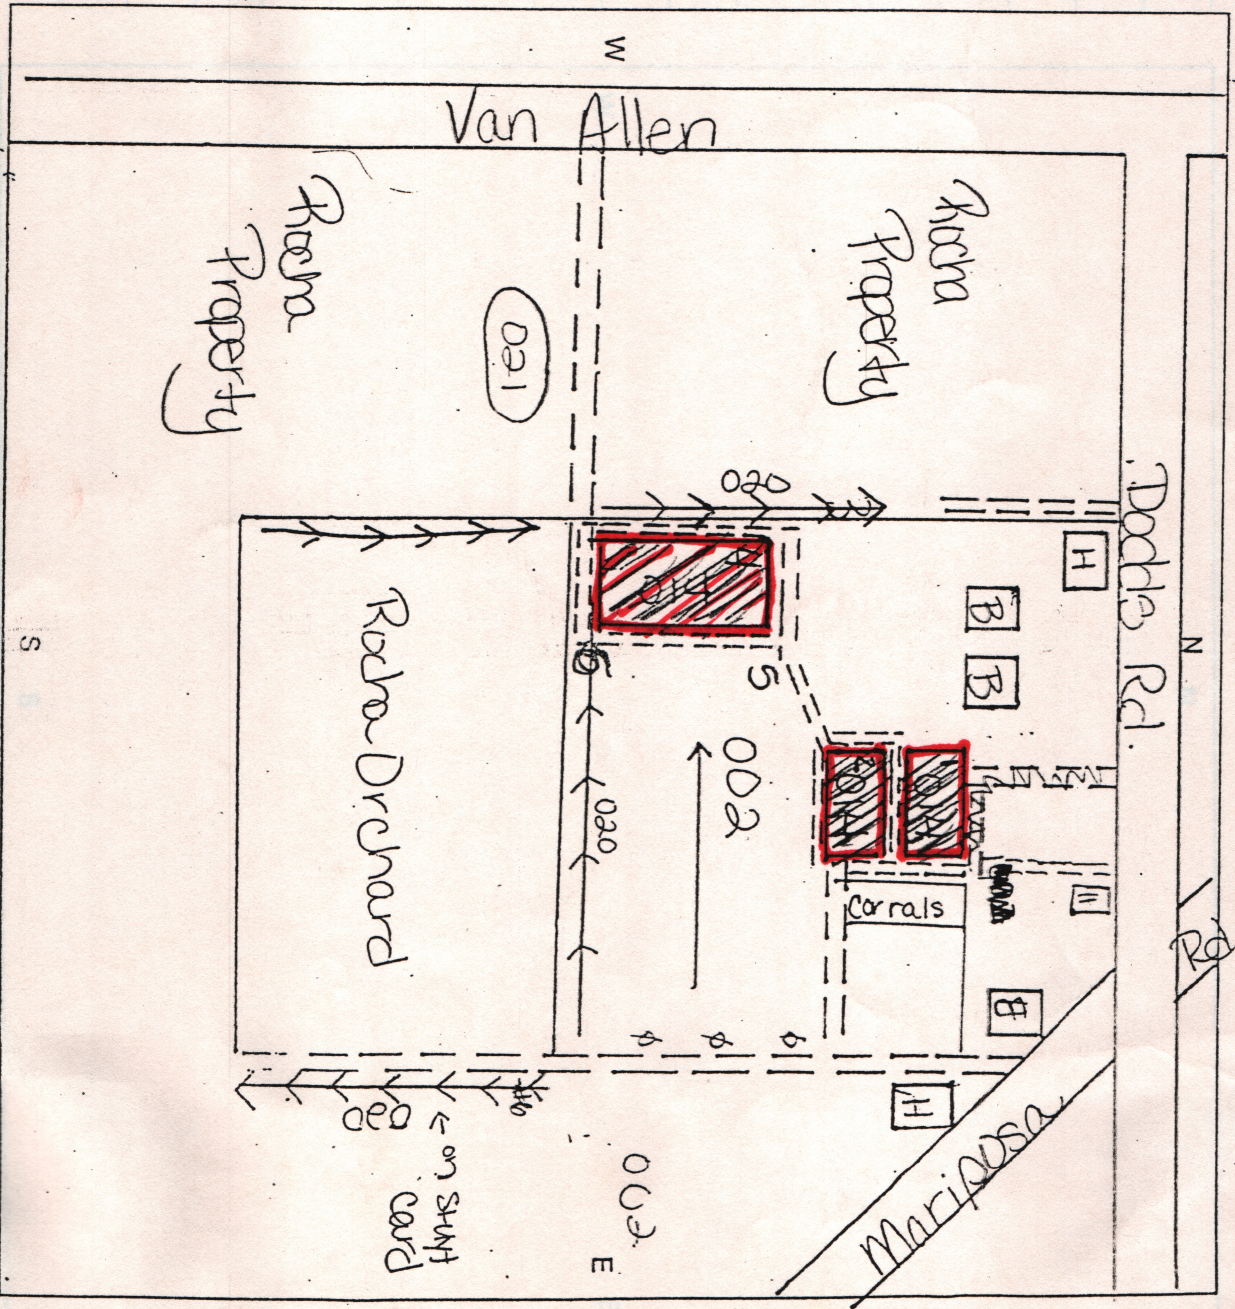

2/25/02 weed sprayed by owner

Contact information:

014 = 87° 51' 20.3"

121° 02' 33.2"

014 = 37° 51' 18.7"

121° 02' 35.0"

020 = 37° 51' 17.6"

121° 02' 41.1"

014 = 37° 51' 18.2"

121° 02' 41.1"

020 = 37° 51' 11.1"

121° 02' 38.0"

#5 002 = 37° 51' 18.0"

121° 02' 39.8"

3/4/03 weed sprayed ponds

7/03 Asked Eric to fix hole

at end of pond so that I can drive around.

Owner: Stuyf, Art

Losses:

Specific Location: Mariposa And Dodds Rd. South Side