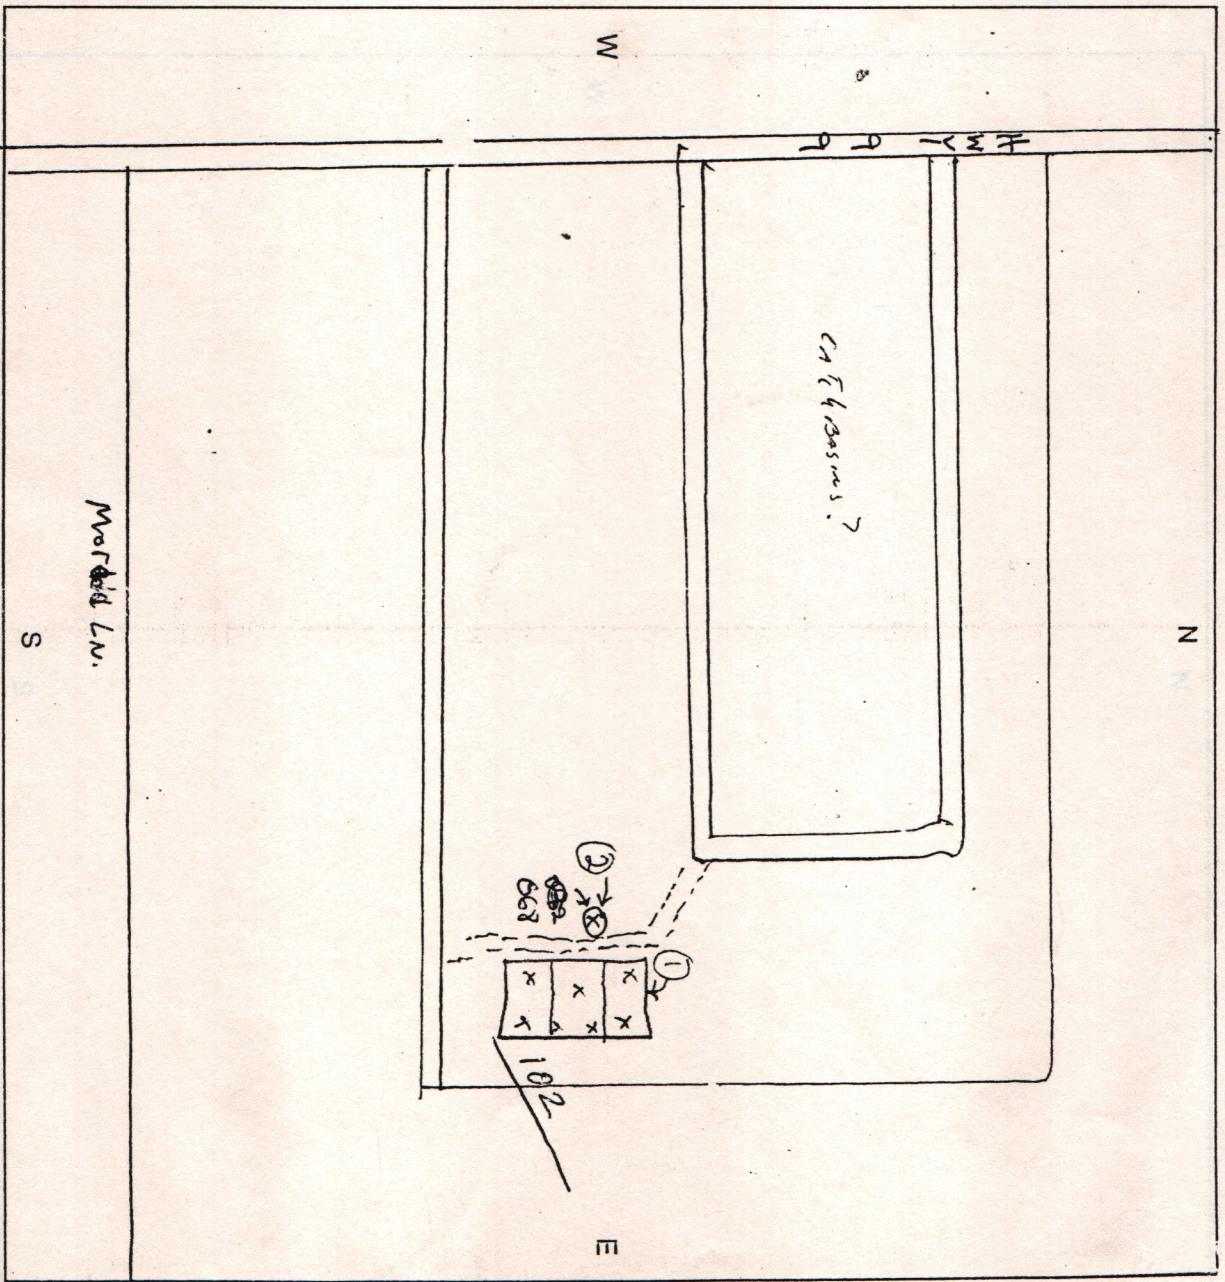

Contact Information: Plade 662 7/3/95

17 Trailer # 11.

① W-38° 02' 21.9"

W 121° 15' 22.7"

② N 38° 02' 21.8"

W 121° 15' 22.8"

Owner: Chan Eki.
Lessee: _____

Specific Location: Marade Mobil

9854 N. Hwy 99