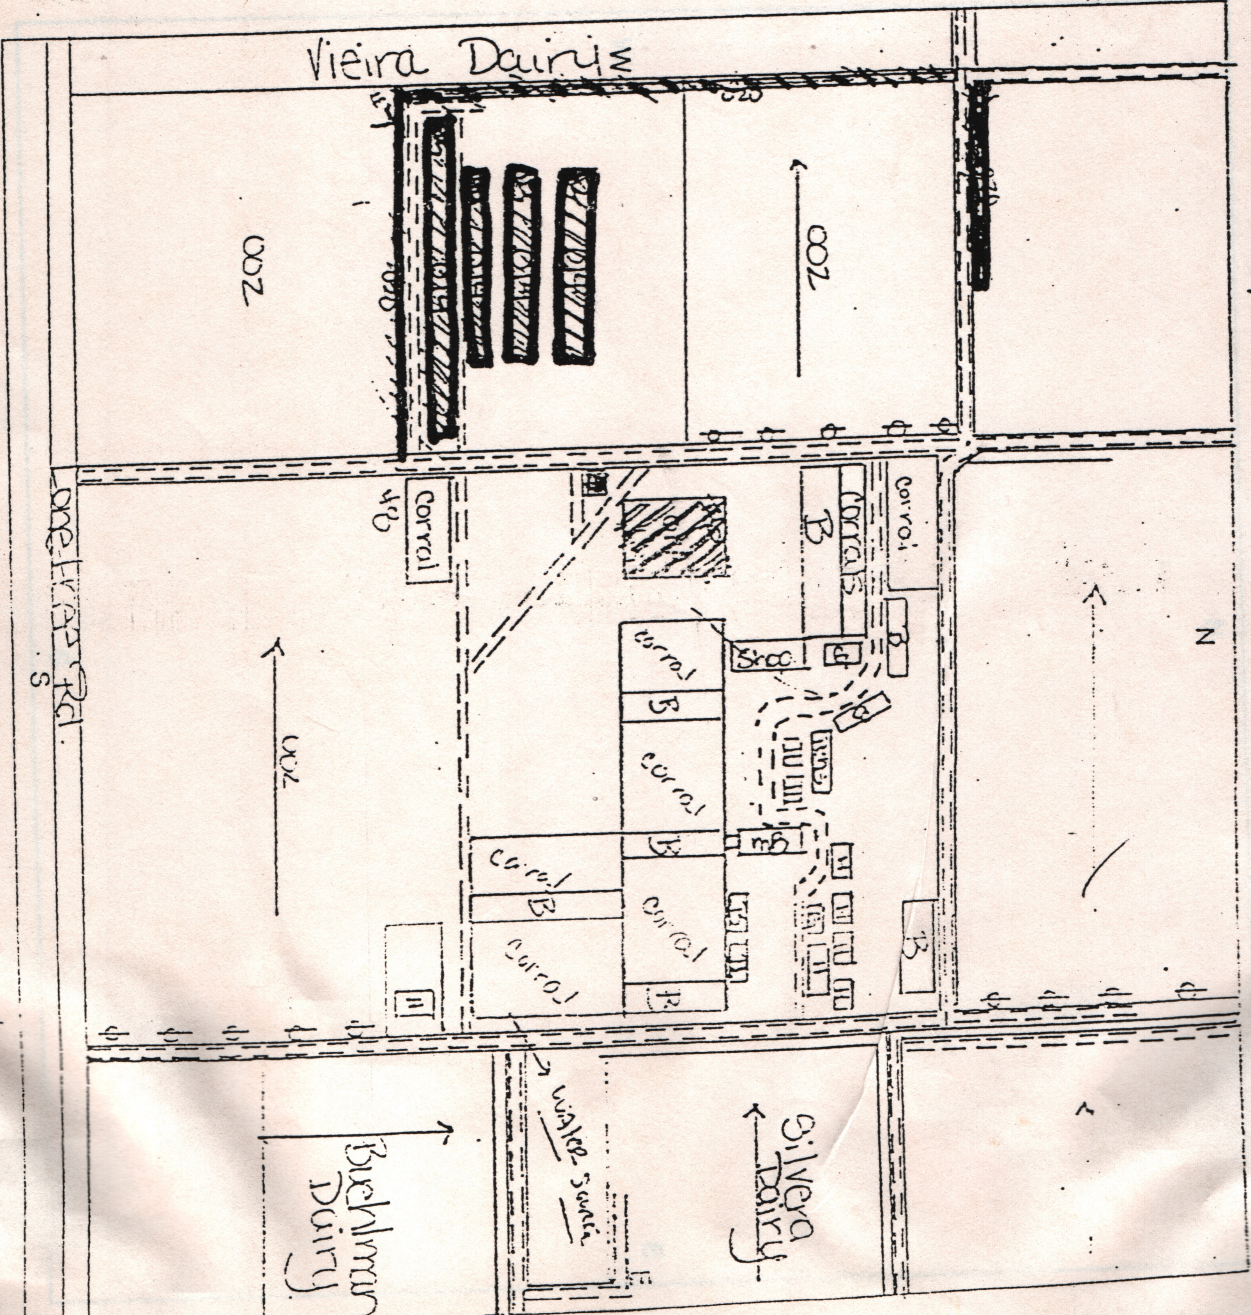

act information: _____

(002) - 37° 50' 06.1" 121° 02' 03.9"

(001) - 37° 49' 56.9" 121° 02' 01.9"

(001) - 37° 49' 55.2" 121° 02' 01.8"

(001) - 37° 49' 56.0" 121° 02' 02.4"

(001) - 37° 49' 54.5" 121° 02' 05.1"

(001) - 37° 49' 59.5" 121° 01' 46.8"

(002) - 37° 49' 53.1" 121° 02' 05.0"

(002) - 37° 49' 51.8" 121° 01' 46.5"

Owner: Reba I. Colherine
Lessee: Reba Frank

Specific Location: n side of Linnæus Rd. 1/2 mi. W of Bremen, MN