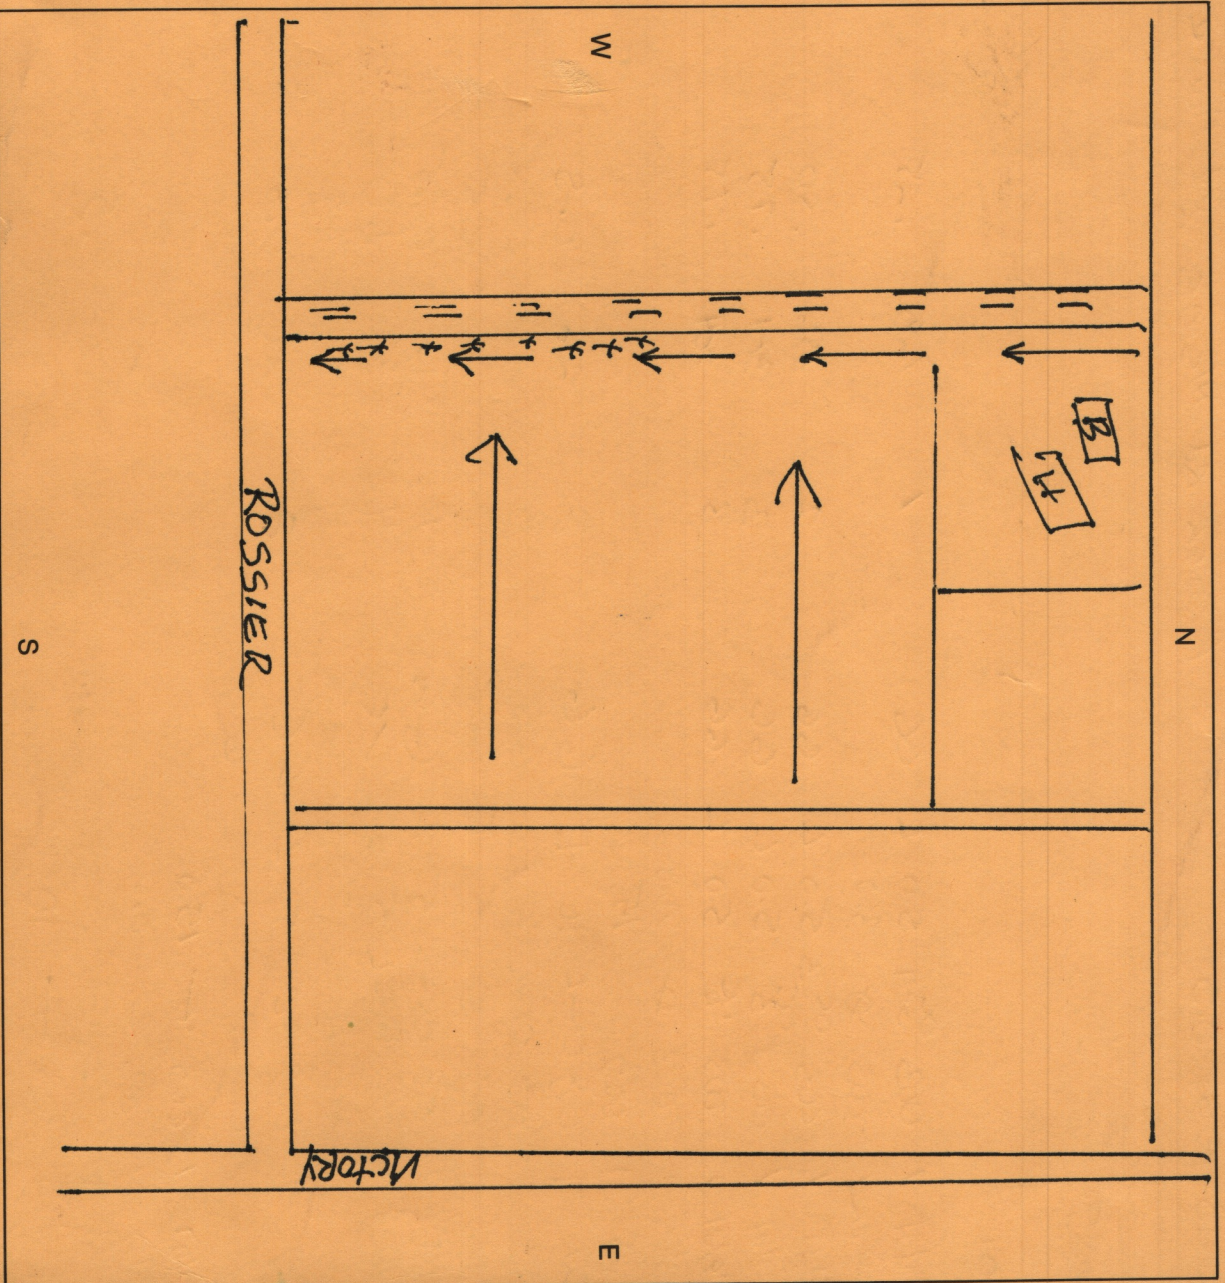

Contact Information: _____

GPS 37° 48' 17.5"

120° 55' 55.365"

This Street is notorious for mosquitoes swarming area to learn trouble spots:

2009

003-

37° 48' 10.7 N

120° 55' 35.7 W

Owner: FOWLER ROMÉ CRIST

Lessee: _____

Specific Location: _____