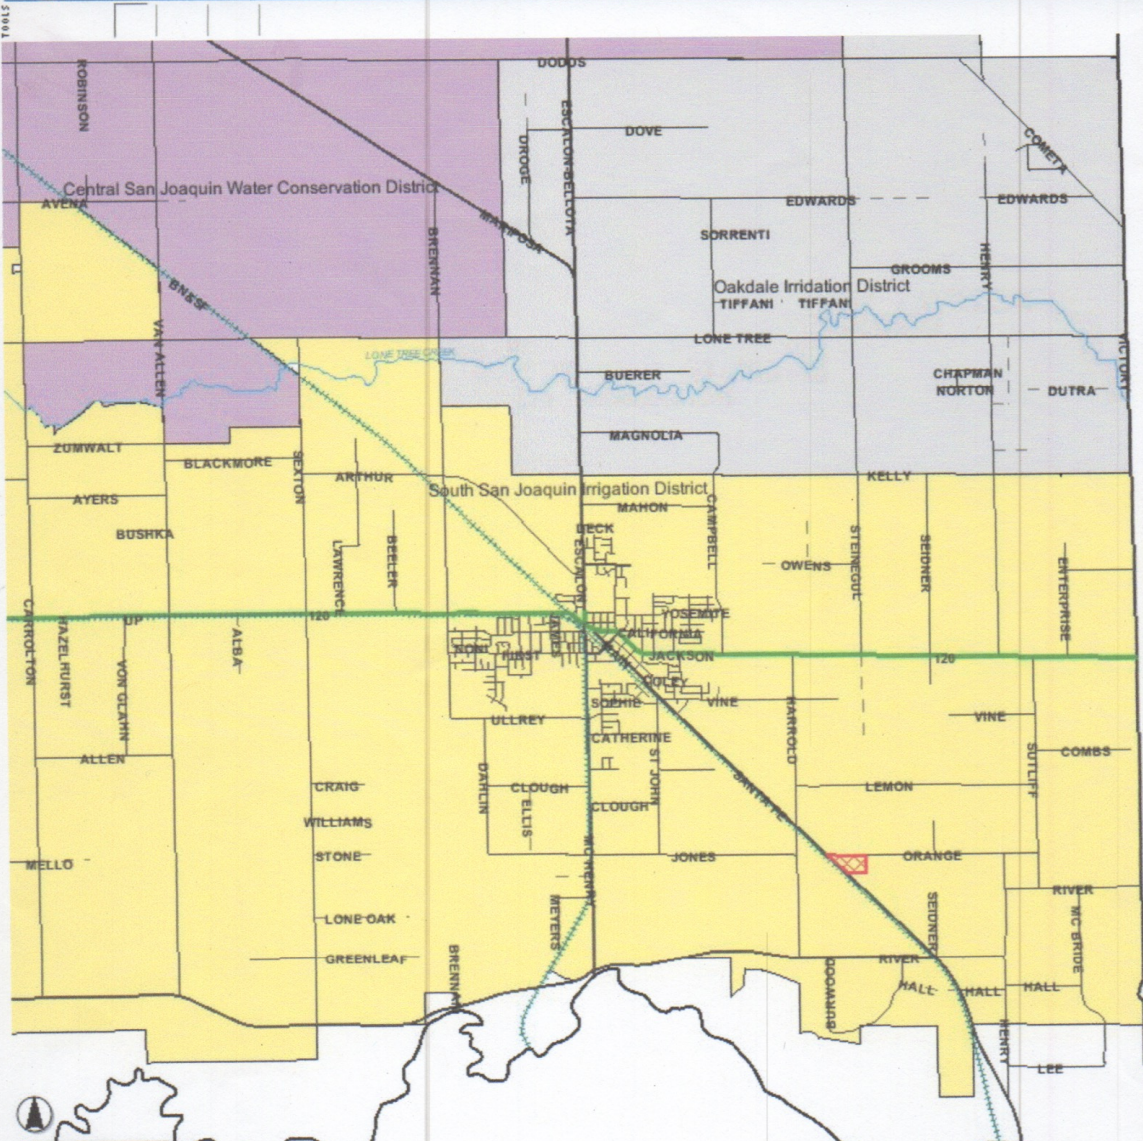

San Joaquin County California, USA
District Viewer
 Service provided by San Joaquin County Community Development Geographic Information Systems

QUERY | RESULTS | DETAILS | LEGEND | PRINT | HELP

Print Map

Title to display on Map:

San Joaquin County District Viewer

Include Parcel Details Text

Optimize layout for this size paper:

A - 8.5" x 11" | Landscape

Resolution:

Normal

Create Print Page

Click on "Create Print Page" to open a new Browser window with the Map Image, Overview Map Image, and Legend displayed. You can then use the File/Print menu item to send the display to your printer.

If the print output page does not appear you may need to disable your popup-blocker. (Some popup blockers support control-clicking to temporarily disable the blocking.)

MAP BACKGROUND... ZOOM TO...
 Irrigation Districts | Escalon
 X: 6440572.37 Lon: -120° 55' 9.31" 1" = 5280'
 Y: 2122394.58 Lat: 37° 49' 22.69" 1 : 63369