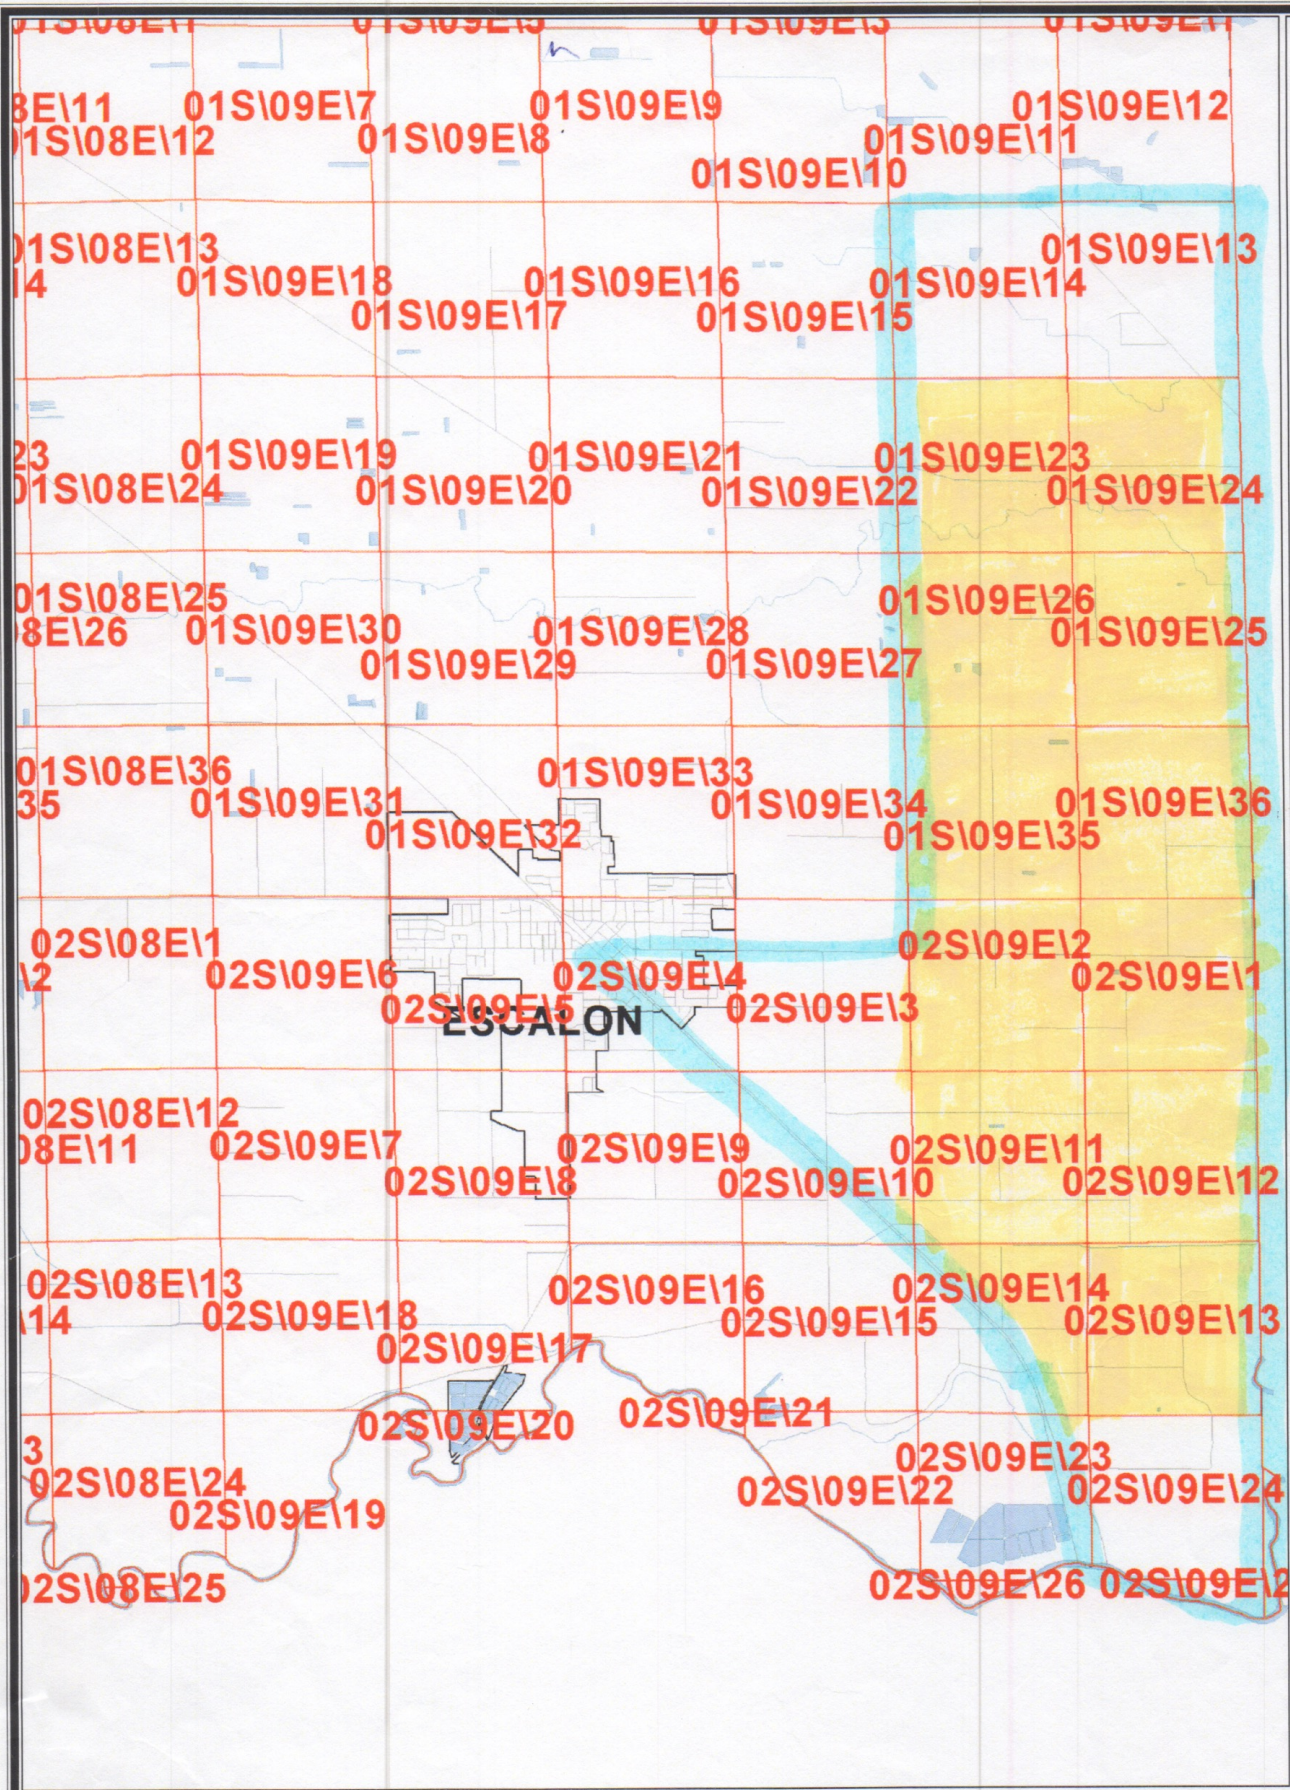

- Foreground Annotation
  - Tt Text
- Background Annotation
  - Tt Text
- Street Annotation
  - Tt Text
- Sections
  - Outline
- County Limit
  - County Limit
- Streets
  - Streets
- Water Lines
  - Water Lines
- Water Polys
  - Water Polys
- Cities
  - COUNTY
  - ESCALON
  - LATHROP
  - LODI
  - MANTECA
  - RIPON
  - STOCKTON
  - TRACY

Zone 18

San Joaquin County Geographic Information Systems
1810 East Hazelton Avenue, Stockton, CA 95205

1" = 5,880'
(approximate)