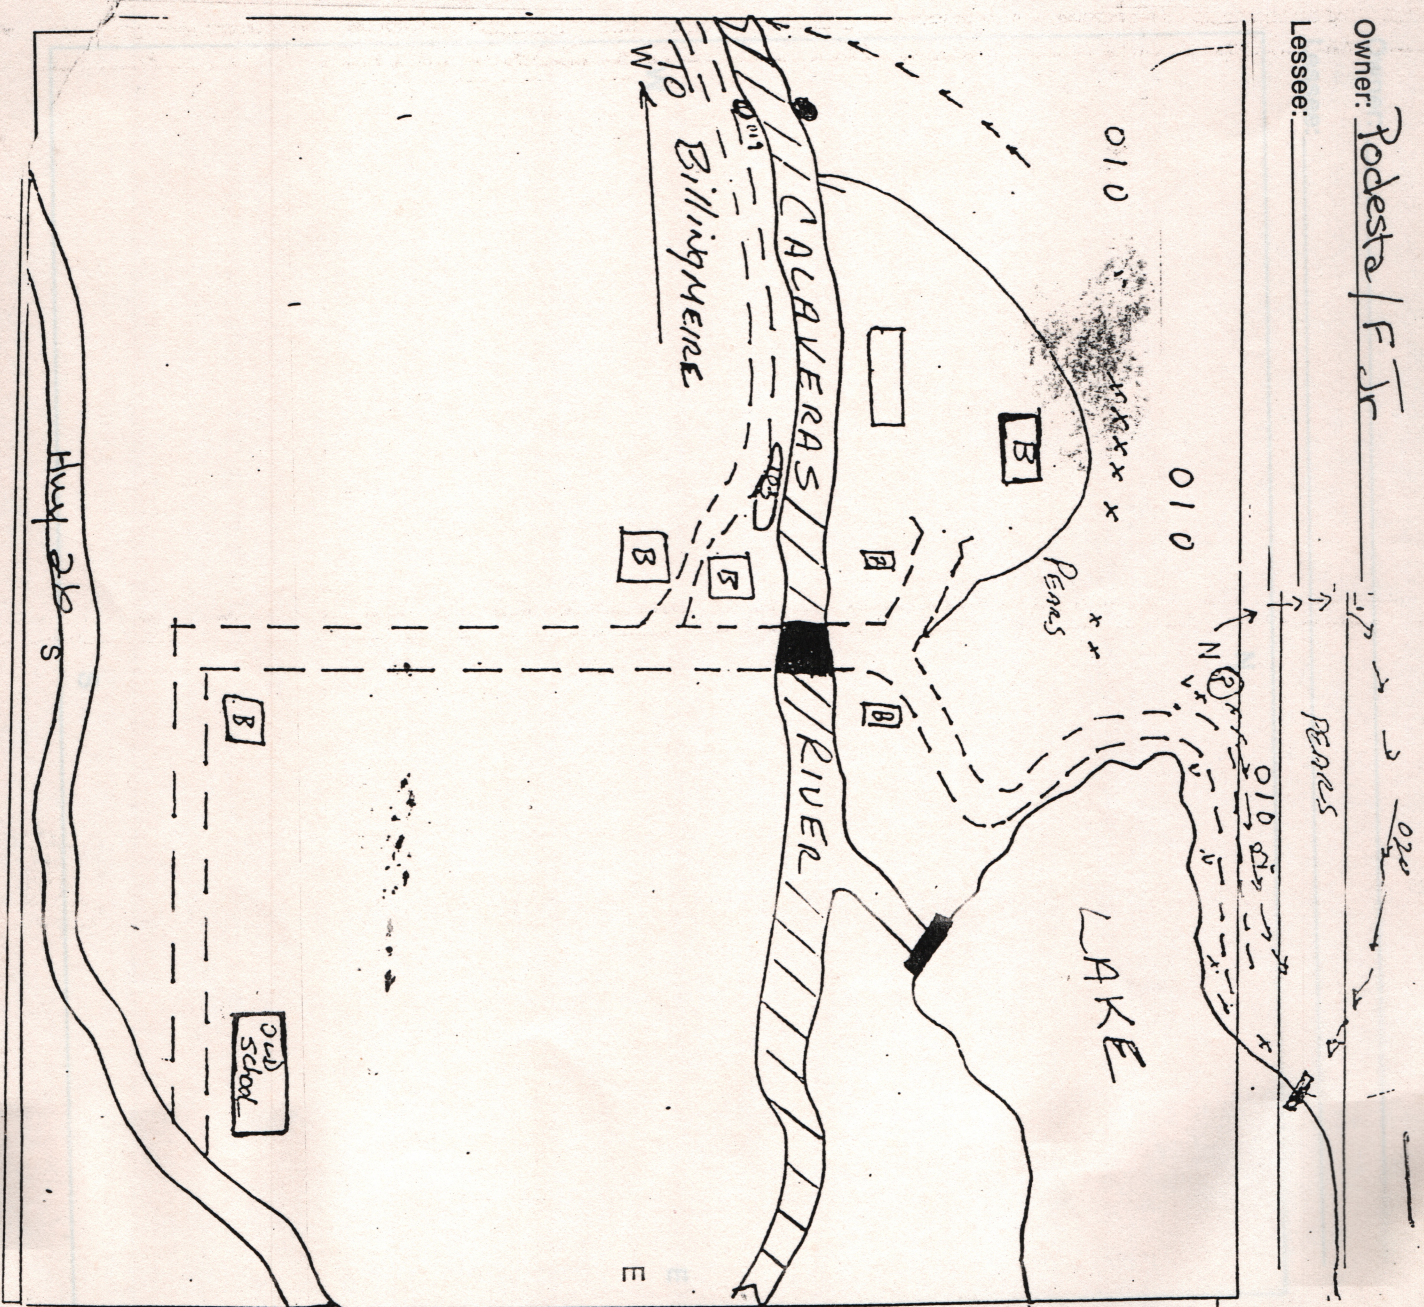

Contact Information: _____

① 010. N38° 04' 06.1"

W 121° 01' 55.7"

② 020 N38° 03' 39.0"

W 121° 02' 07.1"

③ 040. N38° 03' 08.9"

W 121° 02' 10.6"

④ 103. N 38° 03' 18.1"

W 121° 01' 44.8"

⑤ 019 N 38° 03' 12.0"

W 121° 01' 53.1"

⑥ 092

Owner: Podesta / F Jr

Lessee: _____

Specific Location: _____

Hwy 210 - 5 1/2 Miles N of Esc. Bull Rd Take N Past Old School